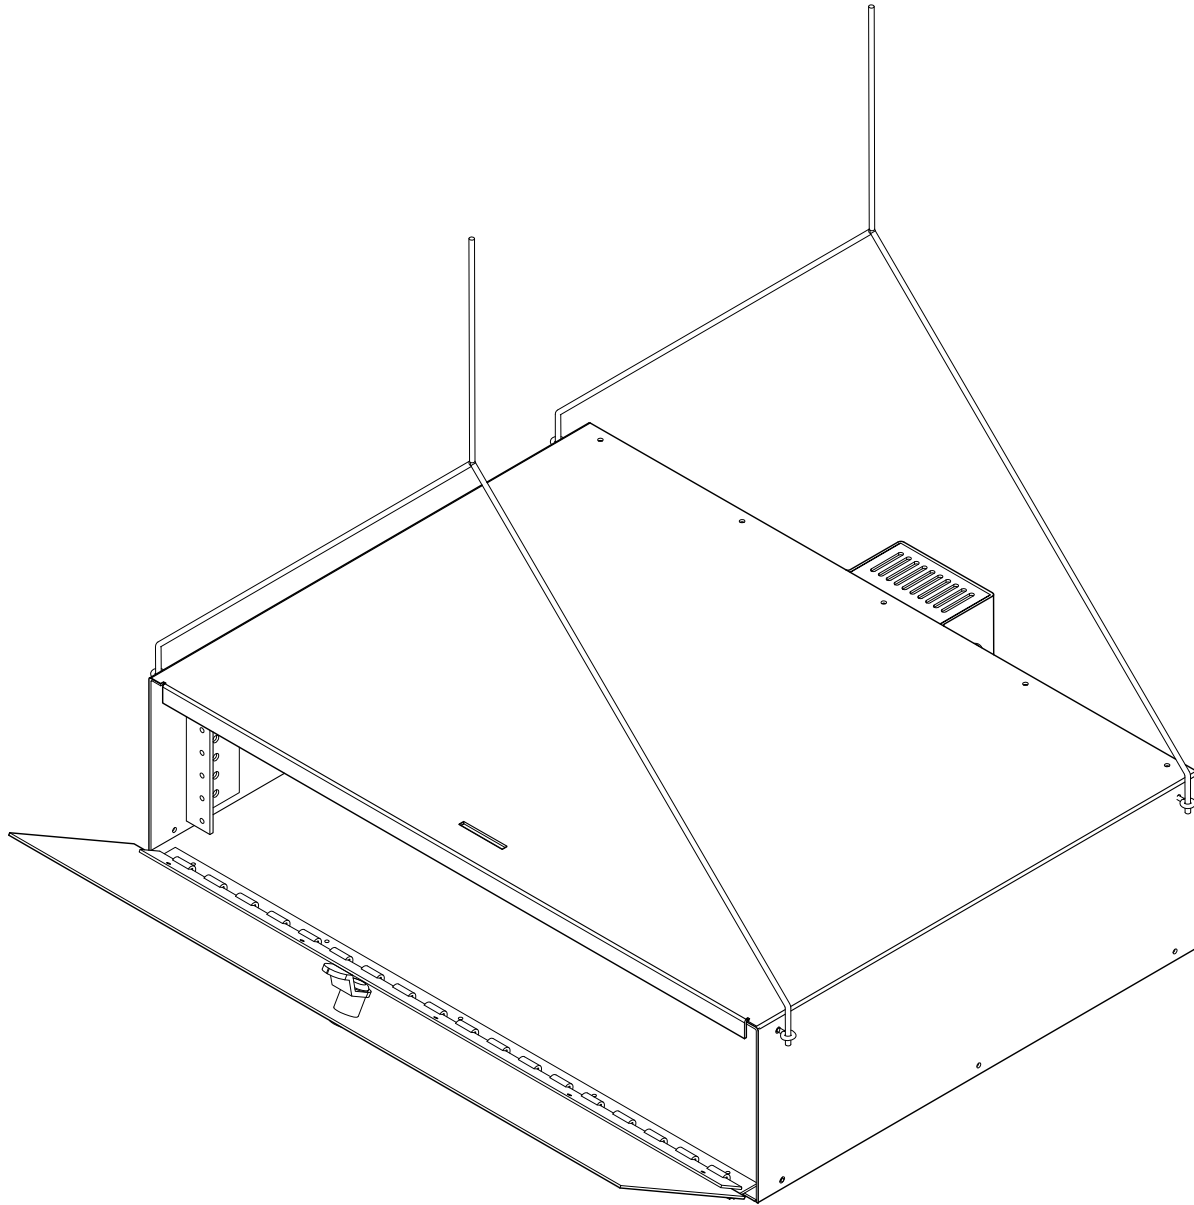

TOP VIEW

BACK VIEW

FRONT VIEW

SIDE VIEW

DATE	BY	CHKD	APP'D	SCALE
10/10/11	AD			AS SHOWN
NB-2RUPWB Rack Mount Plenum Box Hanging Version Nigel B Design Inc. AD				

ISOMETRIC VIEW

DATE	BY	CHKD	APP'D	SCALE
10/10/10	J.B.			1:1
NB-2RUPLWB Rack Mount Plenum Box Hanging Version				10/10/10 J.B.
Nigel B Design Inc.				AD

ISOMETRIC VIEW

DATE: 10/10/2014		TIME: 10:10		SCALE: 1:1		DRAWN BY: AD	
PROJECT: NB-2RUPLWB		DESCRIPTION: Rack Mount Plenum Box		REVISION: 1		DATE: 10/10/2014	
PART: NB-2RUPLWB		MATERIAL: 304 SS		QUANTITY: 1		UNIT: EA	
DRAWN BY: AD		CHECKED BY: AD		APPROVED BY: AD		DATE: 10/10/2014	
TITLE: Rack Mount Plenum Box		HANGING VERSION		Nigel B Design Inc.		AD	