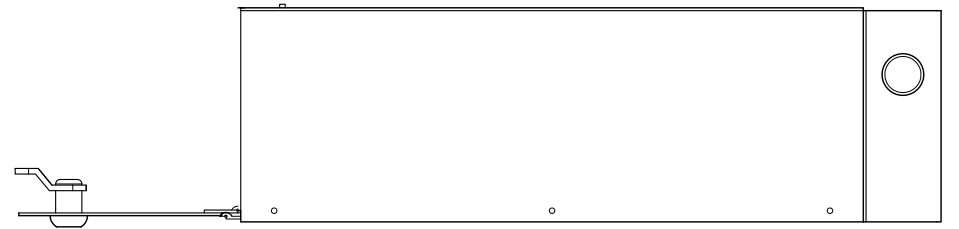

TOP VIEW

BACK VIEW

FRONT VIEW

SIDE VIEW

DATE	BY	CHKD	APP'D	SCALE
10/10/11	AD			AS SHOWN
NB-2RUPWB Rack Mount Plenum Box Hanging Version Nigel B Design Inc. AD				

ISOMETRIC VIEW

DATE	BY	CHKD	APP'D	SCALE
10/10/10	J.B.			1:1
NB-2RUPLWB Rack Mount Plenum Box Hanging Version				10/10/10 J.B.
Nigel B Design Inc.				AD

ISOMETRIC VIEW

DATE: 10/10/2014		TIME: 10:10		SCALE: 1:1		DRAWN BY: AD	
PROJECT: NB-2RUPLWB		DESCRIPTION: Rack Mount Plenum Box		REVISION: 1		DATE: 10/10/2014	
PART: NB-2RUPLWB		MATERIAL: 304 SS		QUANTITY: 1		UNIT: EA	
DRAWN BY: AD		CHECKED BY: AD		APPROVED BY: AD		DATE: 10/10/2014	
TITLE: Rack Mount Plenum Box		HANGING VERSION		Nigel B Design Inc.		AD	