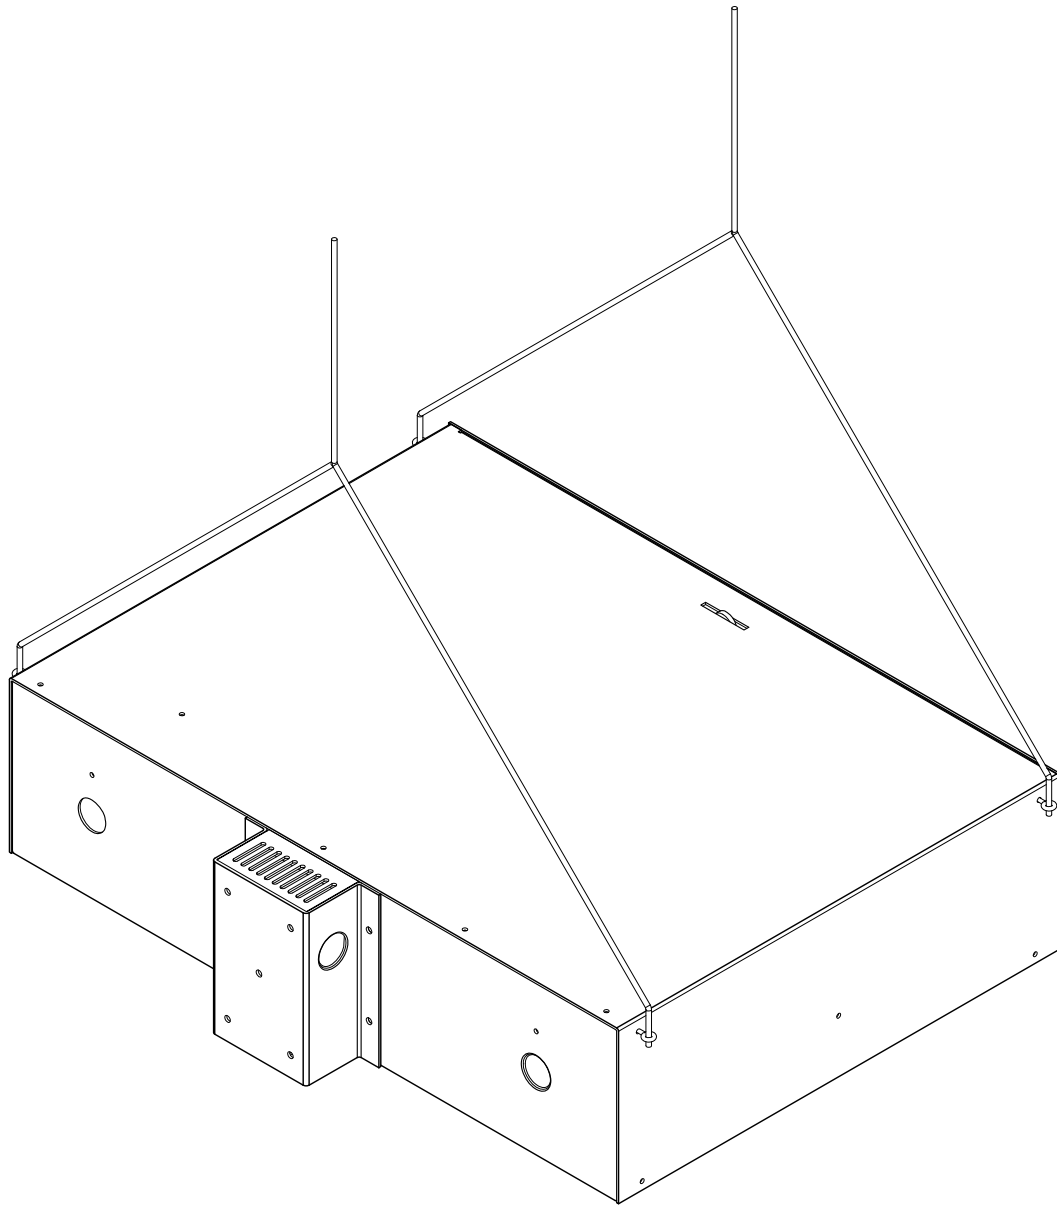

ISOMETRIC VIEW