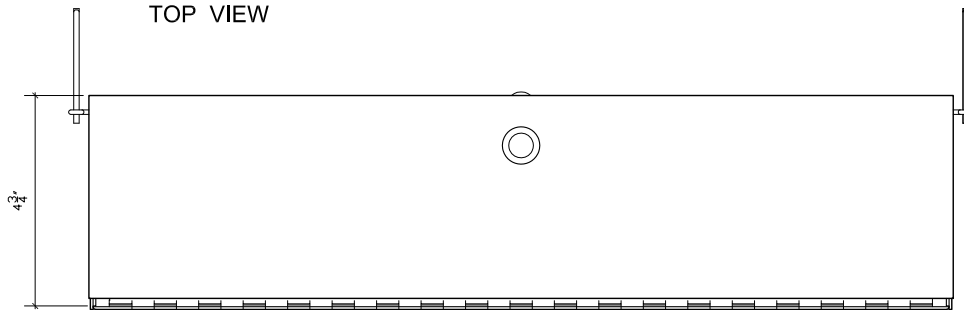

TOP VIEW

BACK VIEW

FRONT VIEW

SIDE VIEW

DATE	BY	CHKD	APP'D	SCALE
10/10/11	AD			AS SHOWN
NB-2RUPWB Rack Mount Plenum Box Hanging Version Nigel B Design Inc. AD				

ISOMETRIC VIEW

DATE	BY	CHKD	APP'D	SCALE
10/10/10	J.B.			1:1
NB-2RUPLWB Rack Mount Plenum Box Hanging Version				10/10/10 J.B.
Nigel B Design Inc.				AD

ISOMETRIC VIEW

DATE: 10/10/2014		TIME: 10:10		SCALE: 1:1		DRAWN BY: AD	
PROJECT: NB-2RUPLWB		DESCRIPTION: Rack Mount Plenum Box		REVISION: 1		DATE: 10/10/2014	
PART: NB-2RUPLWB		MATERIAL: 304 SS		QUANTITY: 1		UNIT: EA	
DRAWN BY: AD		CHECKED BY: AD		APPROVED BY: AD		DATE: 10/10/2014	
TITLE: Rack Mount Plenum Box		HANGING VERSION		Nigel B Design Inc.		AD	