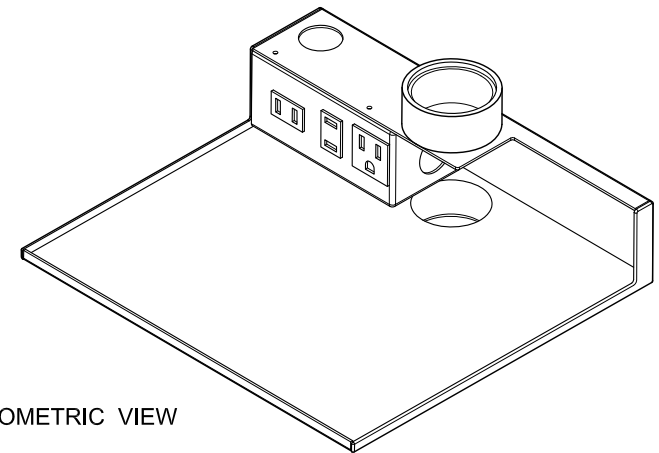

TOP VIEW

FRONT VIEW

SIDE VIEW

ISOMETRIC VIEW

ISOMETRIC VIEW

DATE	BY	CHKD	APP'D	SCALE
TITLE				
NB-PMP				
DESCRIPTION				
Pole Mount Platform				
DESIGNED BY				
Nigel B Design Inc.				AD
DRAWN BY				
CHECKED BY				
DATE				
SCALE				