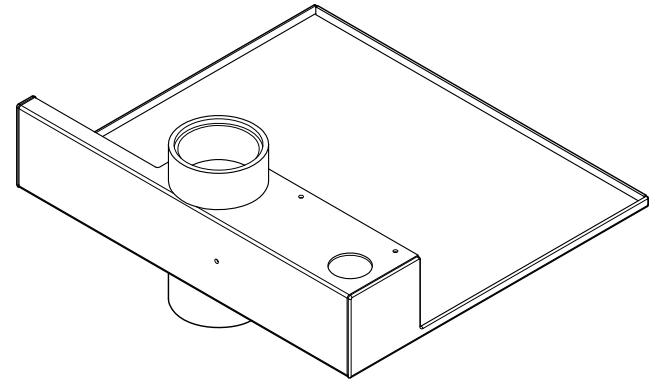

TOP VIEW

FRONT VIEW

SIDE VIEW

ISOMETRIC VIEW

ISOMETRIC VIEW

DATE	BY	CHKD	APP'D	SCALE
TITLE				
NB-PMP				
DESCRIPTION				
Pole Mount Platform				
DESIGNED BY				
Nigel B Design Inc.				AD
DRAWN BY				
CHECKED BY				
DATE				
SCALE				