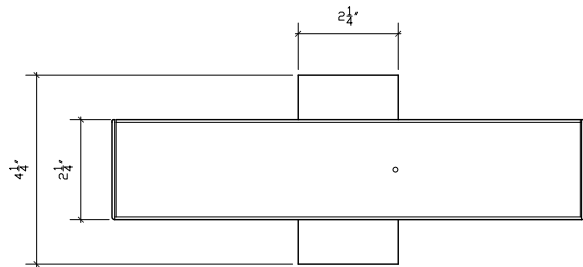

TOP VIEW

FRONT VIEW

SIDE VIEW

ISOMETRIC VIEW

ISOMETRIC VIEW

DATE	BY	CHKD	APP'D	SCALE
TITLE				
NB-PMP				
DESCRIPTION				
Pole Mount Platform				
DESIGNED BY				
Nigel B Design Inc.				AD
DRAWN BY				
CHECKED BY				
DATE				
SCALE				