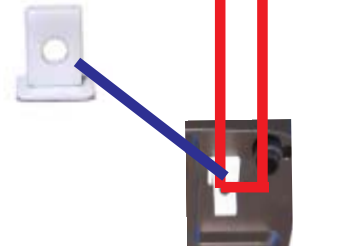

THE MK2 LIMPET™ ALARM

AN ELECTRONIC DEVICE FOR PROTECTING EQUIPMENT

Plasma Screens, Projectors, in fact anything you want to protect from Theft

IF THE LOOP OR ANY WIRE IS CUT, THE ALARM IS AUTOMATICALLY ACTIVATED

With a 9 Year Battery Life

NO FALSE ALARMS WHEN IN USE

Can also be incorporated into an AMX®, Crestron®, or Aurora® Controllers

Loop Keep made of Case Hardened Steel to Rockwell 60 +. Hacksaw Blade slides straight off

The Loop Wire exits the Limpet and is then passed through the Keep Plate & returned to the Limpet

There are many different types of Equipment that the Limpet will Protect

1. Static Displays of High Value Equipment.
2. Flat Screen Monitors