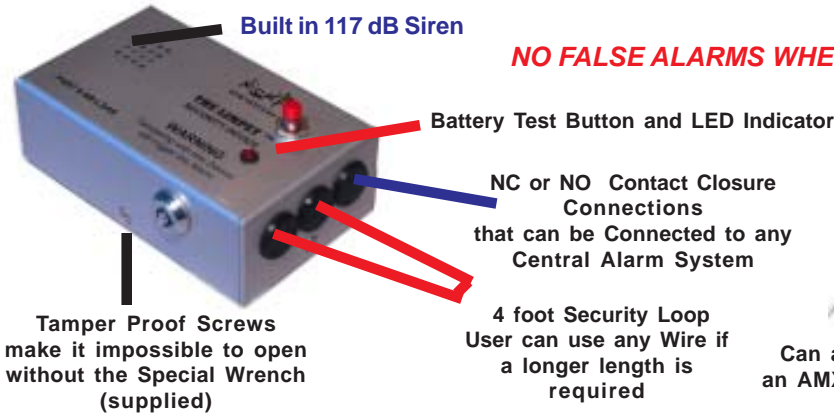

THE MK2 LIMPET™ ALARM

AN ELECTRONIC DEVICE FOR PROTECTING EQUIPMENT

Plasma Screens, Projectors, in fact anything you want to protect from Theft

IF THE LOOP OR ANY WIRE IS CUT, THE ALARM IS AUTOMATICALLY ACTIVATED

With a 9 Year Battery Life

NO FALSE ALARMS WHEN IN USE

Can also be incorporated into an AMX®, Crestron®, or Aurora® Controllers

Loop Keep made of Case Hardened Steel to Rockwell 60 +. Hacksaw Blade slides straight off